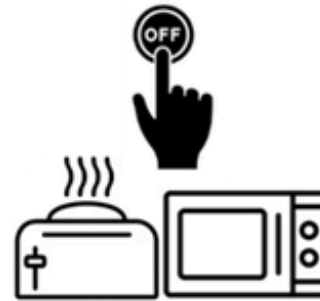

# FIRE ACTIONS

If you discover a fire...

DO NOT PANIC  
SHOUT  
*FIRE! FIRE! FIRE!*

PRESS THE NEAREST  
ALARM MANUAL  
CALL POINT

IF SAFE, TURN OFF  
EQUIPMENT

LEAVE BY THE  
NEAREST SAFE  
ROUTE, ASSISTING  
OTHERS IF  
NECESSARY

DO NOT STOP TO  
COLLECT  
BELONGINGS

CLOSE FIRE/SMOKE  
DOORS BEHIND YOU

DO NOT USE LIFTS

REPORT TO THE  
ASSEMBLY POINT

ENSURE 111 IS  
CALLED FOR FIRE &  
EMERGENCY

DO NOT RETURN  
TO THE BUILDING  
UNTIL  
AUTHORISED