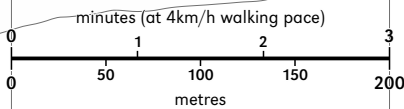

Te Papa Ako o Tai Tonga

SCALE 1:4 000 (1cm – 40m)

- Information Desk
- Bus Stop (city service)
- Parking
- Pedestrian Crossing
- Railway Station
- Traffic Lights

Research Services, Libraries and Learning Services
© The University of Auckland, January 2020