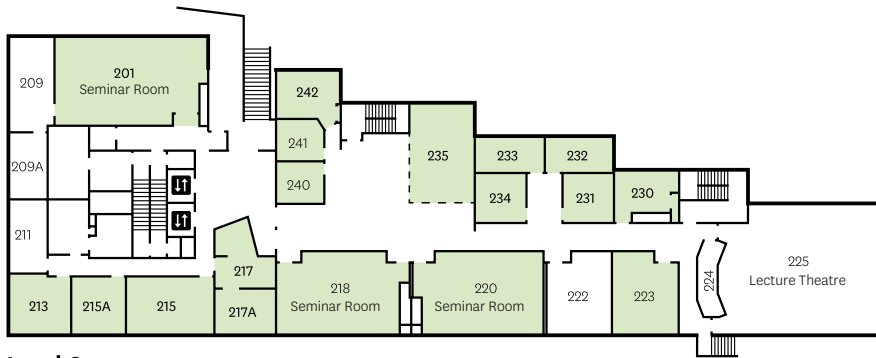

### Level 2

- 210 Small Lecture Theatre
- 211 Forum Room 4
- 215 Legal Research, Writing and Communication Centre

Level 2

## Building 810

1-11 Short Street

**Level 2**

- Level 2**
- 201, 218, 220 Seminar Rooms
  - 213 Women in Law
  - 215 PG Workroom
  - 215A Equal Justice Project
  - 217, 217A Auckland University Law Students Assn.
  - 223 Career Development & Employer Engagement Manager
  - 230 Student Experience Adviser
  - 231 Student Academic and Support Adviser (Pacific)
  - 232 Student Academic and Support Adviser (Undergraduate and Equity)
  - 233 Student Academic and Support Adviser (Postgraduate, Doctoral & International)
  - 234 Student Academic and Support Adviser (Pouāwhina Māori)
  - 235 Student Centre Reception
  - 240 Student Support and Experience Adviser
  - 241 Student Academic and Support Adviser (Part I)
  - 242 Student Development and Engagement Manager