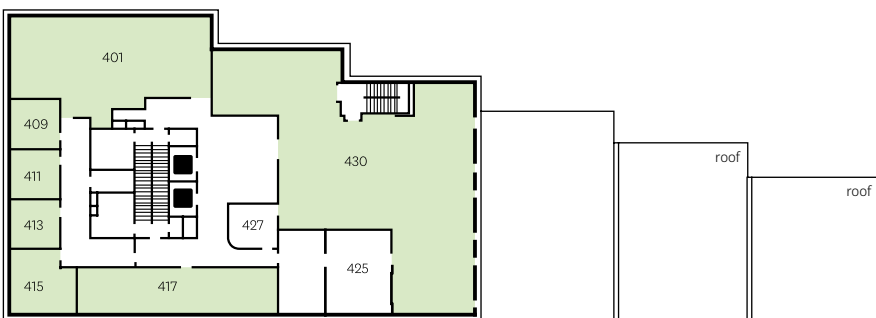

## Building 810

1-11 Short Street

**Level 2**

- Level 2**
- 201, 218, 220 Seminar Rooms
  - 213 Women in Law
  - 215 PG Workroom
  - 215A Equal Justice Project
  - 217, 217A Auckland University Law Students Assn.
  - 223 Career Development & Employer Engagement Manager
  - 230 Student Experience Adviser
  - 231 Student Academic and Support Adviser (Pacific)
  - 232 Student Academic and Support Adviser (Undergraduate and Equity)
  - 233 Student Academic and Support Adviser (Postgraduate, Doctoral & International)
  - 234 Student Academic and Support Adviser (Pouāwhina Māori)
  - 235 Student Centre Reception
  - 240 Student Support and Experience Adviser
  - 241 Student Academic and Support Adviser (Part I)
  - 242 Student Development and Engagement Manager

**Level 3**

- Level 3**
- 340 Taught Postgraduate Work Room

**Level 4**

- Level 4**
- 401 Tē Ako o Tē Tui Rainbow Law
  - 411 Korean Law Students Association
  - 409 South Asian Law Students Association
  - 415 Mooting Society
  - 417 Pacific Islands Law Students Association
  - 430 Student Study Commons