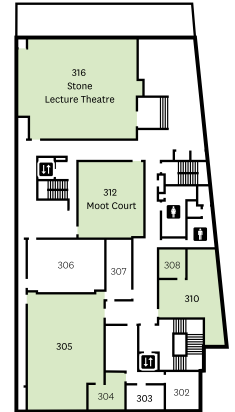

### Level 2

- 201 Equity Officers
- 202 Law Revue
- 203 Law Refugee Students Assn
- 204 Northey Lecture Theatre
- 205 Sick Bay
- 206 Parenting Room
- 207 Forum 1
- 209 Algje Lecture Theatre
- 213 Student Common Room

### Level 3

- 304 Student Academic and Group Services Manager
- 305 Faculty Administration
- 308 Faculty Support Services Manager
- 310 Faculty Support Services
- 312 Moot Court
- 316 Stone Lecture Theatre

Level 1

Level 2

Level 3

### Level 2

- 210 Small Lecture Theatre
- 211 Forum Room 4
- 215 Legal Research, Writing and Communication Centre

Level 2