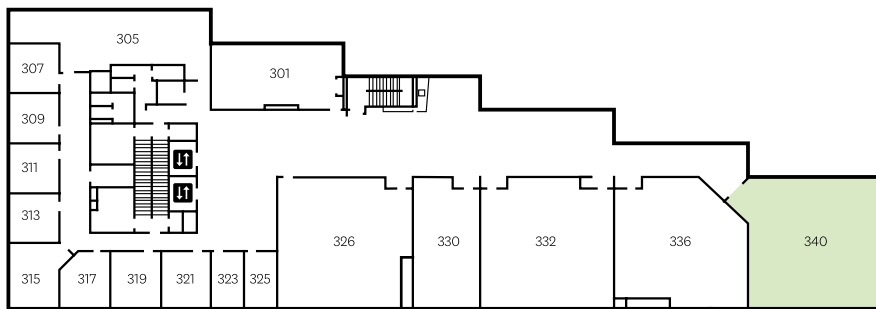

### Level 2

- 210 Small Lecture Theatre
- 211 Forum Room 4
- 215 Legal Research, Writing and Communication Centre

Level 2

## Building 810

1-11 Short Street

**Level 2**

- Level 2**
- 201, 218, 220 Seminar Rooms
  - 213 Women in Law
  - 215 PG Workroom
  - 215A Equal Justice Project
  - 217, 217A Auckland University Law Students Assn.
  - 223 Career Development & Employer Engagement Manager
  - 230 Student Experience Adviser
  - 231 Student Academic and Support Adviser (Pacific)
  - 232 Student Academic and Support Adviser (Undergraduate and Equity)
  - 233 Student Academic and Support Adviser (Postgraduate, Doctoral & International)
  - 234 Student Academic and Support Adviser (Pouāwhina Māori)
  - 235 Student Centre Reception
  - 240 Student Support and Experience Adviser
  - 241 Student Academic and Support Adviser (Part I)
  - 242 Student Development and Engagement Manager