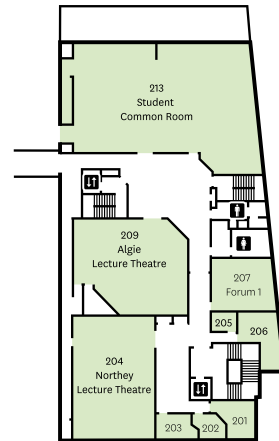

### Level 2

- 201 Equity Officers
- 202 Law Revue
- 203 Law Refugee Students Assn
- 204 Northey Lecture Theatre
- 205 Sick Bay
- 206 Parenting Room
- 207 Forum 1
- 209 Algje Lecture Theatre
- 213 Student Common Room

### Level 3

- 304 Student Academic and Group Services Manager
- 305 Faculty Administration
- 308 Faculty Support Services Manager
- 310 Faculty Support Services
- 312 Moot Court
- 316 Stone Lecture Theatre

Level 1

Level 2

Level 3