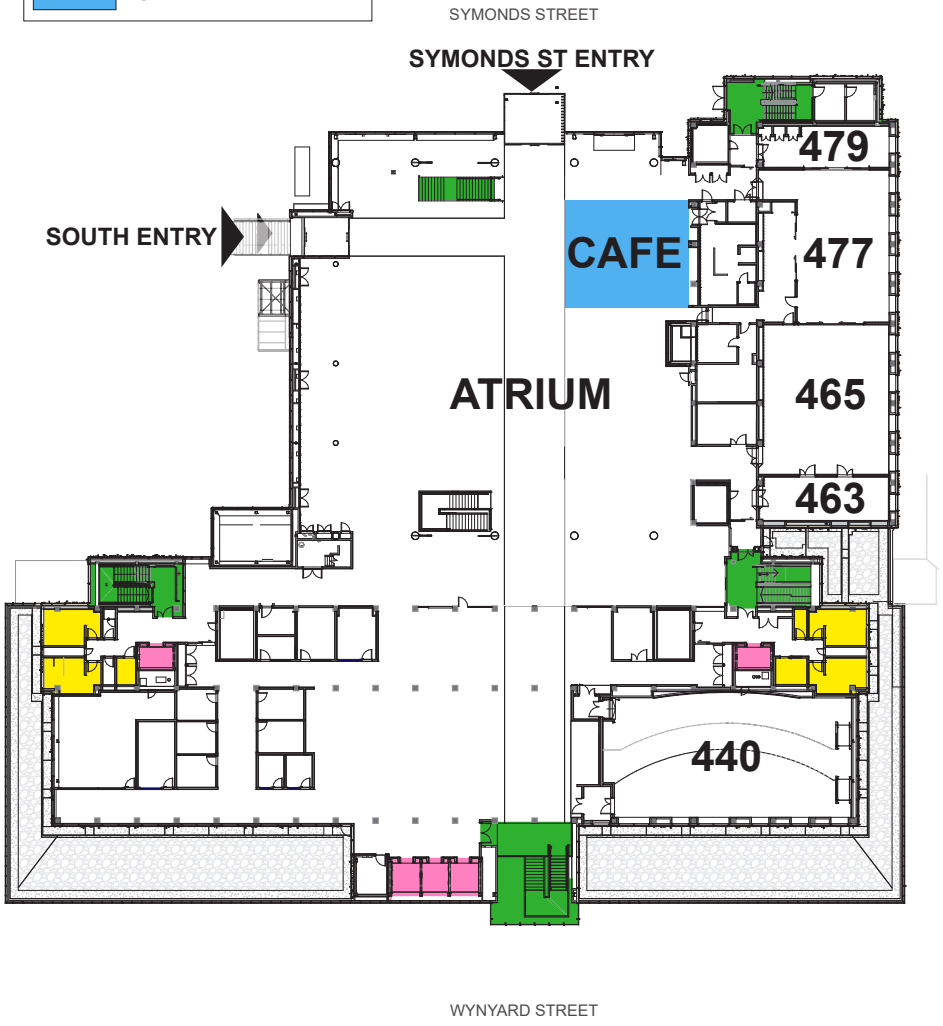

# B201

## L4

**KEY:**

-  BUILDING ENTRY
-  STAIRS
-  LIFTS
-  TOILETS
-  CAFE