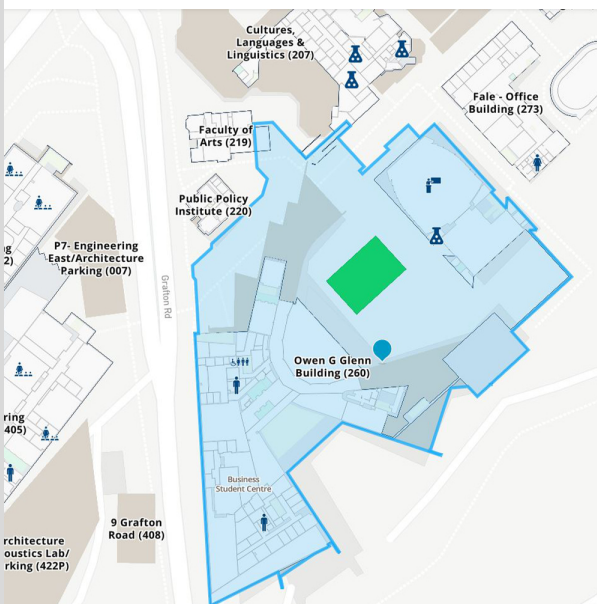

If you are having trouble viewing this email, [read the online version](#).

Kia ora

Faculty Orientation is just around the corner! Now is the time to make your travel plans to campus next week. Use the resources in this email to make your Orientation day a smooth one.

Your Orientation Details

Map your route

Did you know that you can access the University map through the student app, Kāhu? Download it now to find classes, buildings and accessways with ease.

You can also use it to access your personalised timetable once classes start.

[Learn more](#)

Student Hubs

The Student Hubs are your physical gateway to Waipapa Taumata Rau | the University of Auckland.

The Student Hubs services are available seven days a week at the City, Grafton, Epsom and Tai Tonga campuses and six days a week at Tai Tokerau, with friendly staff available to provide you with advice on any aspect of your studies and life at the University.