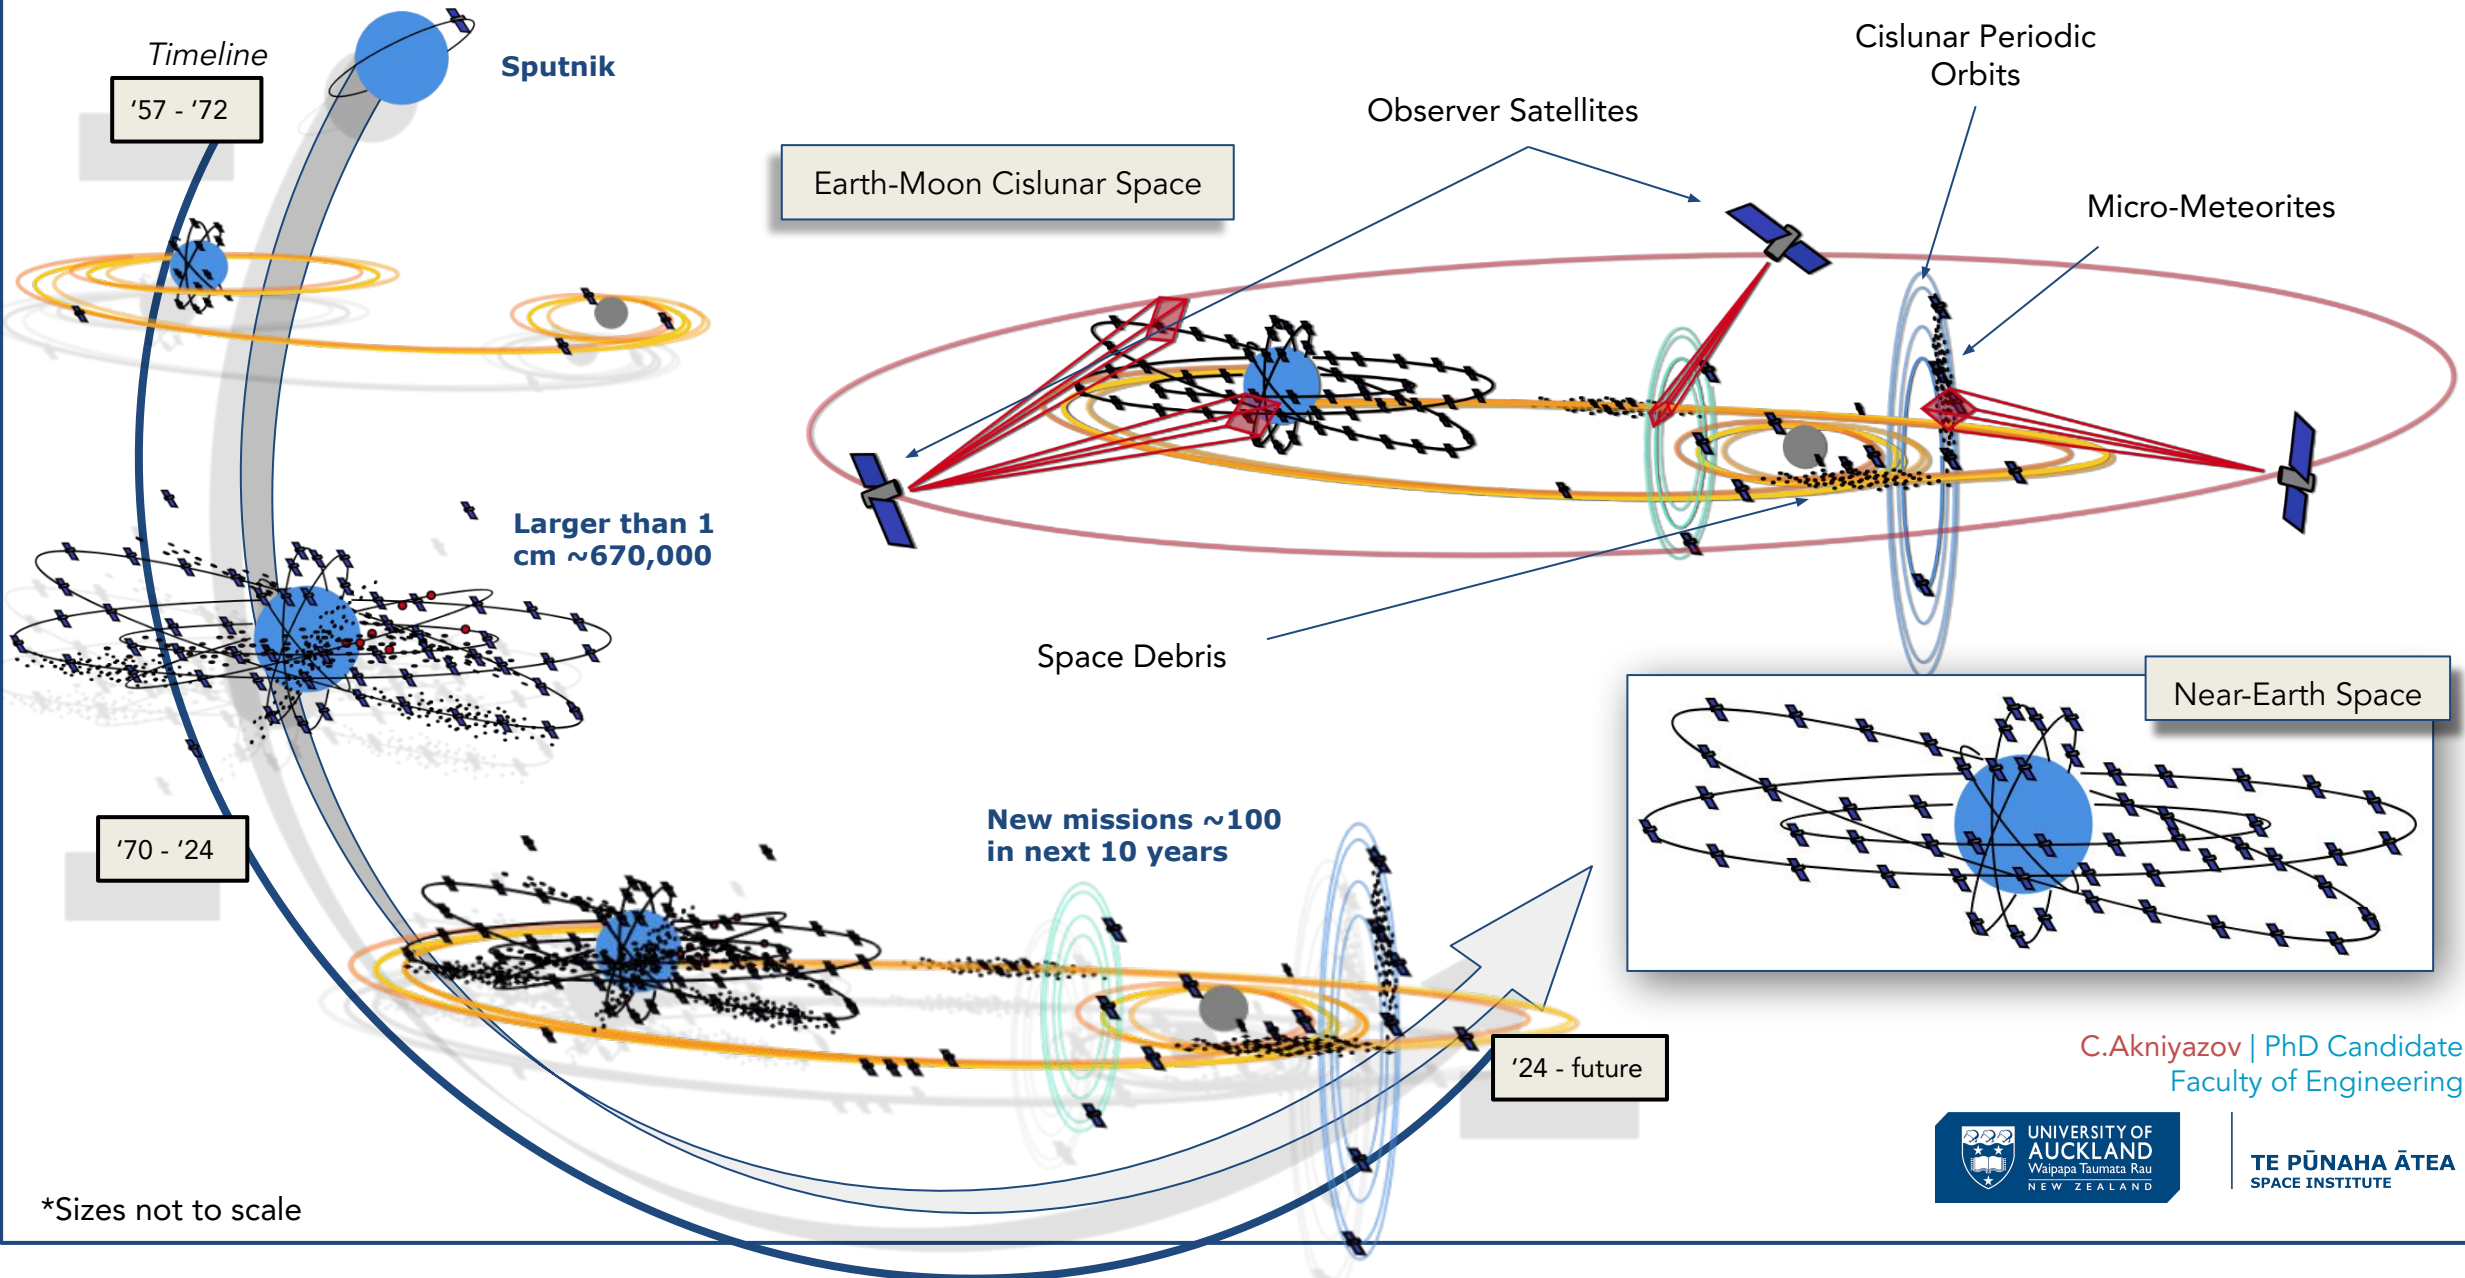

# Cislunar Space-Based Monitoring Architecture

C.Akniyazov | PhD Candidate  
Faculty of Engineering

TE PŪNAHA ĀTEA  
SPACE INSTITUTE