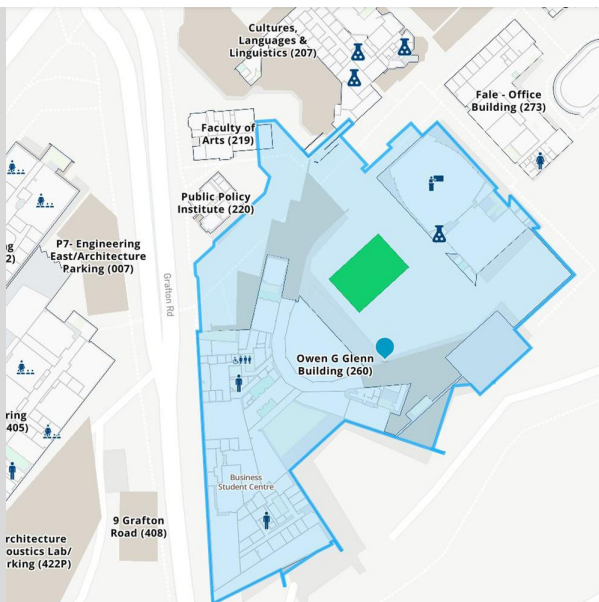

## Kia ora

---

Orientation Week is just around the corner! Now is the time to make your travel plans to campus. Use the resources in this email to make your Orientation day a smooth one.

### Family Orientation

As a student at the University, you have access to a range of support services that might be helpful for your whānau to know about. Get them to join our online webinar on Thursday 11 July at 6pm to learn about these from our Health Promotion Advisers.

## Map your route

Did you know that you can access the University map through the student app, Kāhu? Download it now to find classes, buildings and accessways with ease.

You can also use it to access your personalised timetable once classes start.